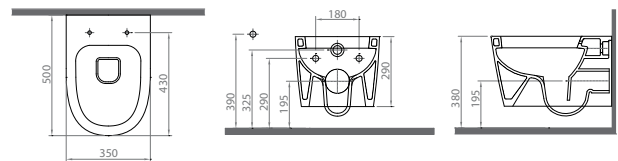

2131 LEMON	2101 MATTE WHITE	2121 CAHMERE	3101 GLOSSY WHITE	3021 ORANGE	2011 AZURE BLUE	3031 FUCHSIA
3001 GLOSSY BLACK	2041 ANTHRACITE	2001 MATTE BLACK	2111 AQUA BLUE	3011 RED	2031 UMBER GREEN	2021 COFFEE

For coloured products minimum buying quantity from each code is 10 pieces.