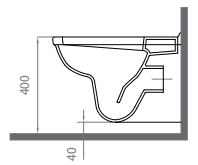

- 530 mm x 360 mm
- 18,1 kg (+-%5)
- 18 Pieces for pallet - Adet / Palet
- **5328** (Taharet Borulu / With Spout)