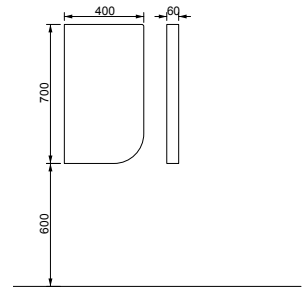

720140 Elegance

Seperator / Ara Bölme

- 400 mm x 700 mm
- 13,8 kg (+- %5)
- 36 Pieces for pallet - Adet / Palet

2131 LEMON	2101 MATTE WHITE	2121 CAHMERE	3101 GLOSSY WHITE	3021 ORANGE	2011 AZURE BLUE	3031 FUCHSIA

3001 GLOSSY BLACK	2041 ANTHRACITE	2001 MATTE BLACK	2111 AQUA BLUE	3011 RED	2031 UMBER GREEN	2021 COFFEE

For coloured products minimum buying quantity from each code is 10 pieces.