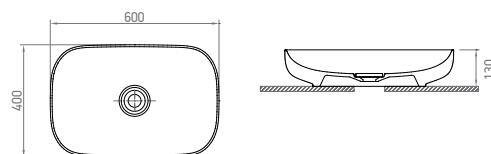

For coloured products minimum buying quantity from each code is 10 pieces.

Countertop Basins

6260 Premium

60 cm Ceramic Washbasin/Lavabo

FEC

- 600 mm x 400 mm x 130 mm
- 0,031 m³
- 11,2 kg (+ %5)
- 32 Pieces for pallet - Adet / Palet