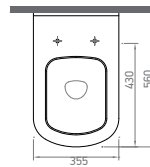

Wall Hang Closet / Asma Klozet

- 560 mm x 355 mm
- 24,9 kg (+ %5)
- 12 Pieces for pallet - Adet / Palet
- **5358** (Taharet Borulu / With Spout)