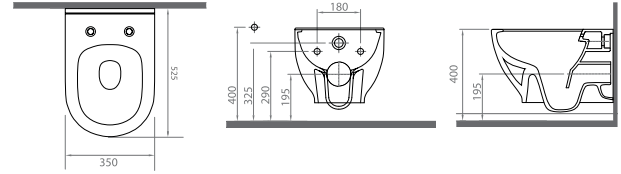

Vitale

Wall Hang Closet / Asma Klozet

- 525 mm x 350 mm
- 25,9 kg (+- %5)
- 12 Pieces for pallet - Adet / Palet

- **566761** Complete Gold
- **566762** Gold Sides With White Colour Inside
- **566771** Complete Silver
- **566772** Silver Sides With White Colour Inside
- **266462** Silver Seatcover
- **2520** Concealed Cistern (Including Button)

Elegance

Wall Hang Closet / Asma Klozet

- 500 mm x 350 mm
- 24,9 kg (+- %5)
- 12 Pieces for pallet - Adet / Palet

- **538772** Complete Silver
- **538763** Silver Sides With White Colour Inside
- **538761** Complete Gold
- **538762** Gold Sides With White Colour Inside
- **538771** Decorated Gold Sides With White Colour Inside
- **266461** Gold Seatcover
- **2520** Concealed Cistern (Including Button)

For coloured products minimum buying quantity from each code is 10 pieces.