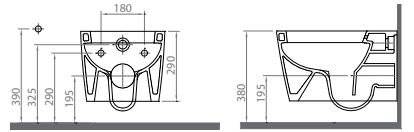

Wall Hang Closet / Asma Klozet

- 500 mm x 350 mm
- 24,9 kg (+ %5)
- 12 Pieces for pallet - Adet / Palet
- **5388** (Taharet Borulu / With Spout)