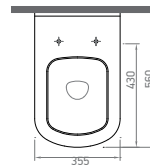

- 560 mm x 355 mm
- 24,9 kg (+-%5)
- 12 Pieces for pallet - Adet / Palet
- **5358** (Taharet Borulu / With Spout)