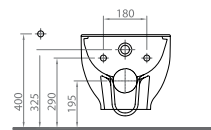

- 525 mm x 350 mm
- 25,9 kg (+/- %5)
- 12 Pieces for pallet - Adet / Palet
- **5668** (Taharet Borulu / With Spout)