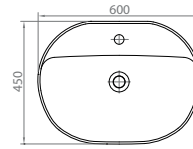

For coloured products minimum buying quantity from each code is 10 pieces.

4360 Elegance

60 cm Ceramic Washbasin / Lavabo

FEC

- 600 mm x 450 mm x 115 mm
- 0,069 m³
- 13,5 kg (+- %5)
- 24 Pieces for pallet - Adet / Palet