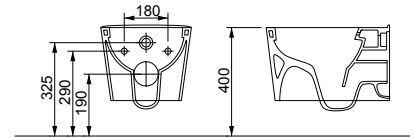

Wall Hung Closets

5377 Quartz

NEW

Wall Hang Closet / Asma Klozet

- 490 mm x 360 mm
- 24,3 kg (+ %5)
- 12 Pieces for pallet - Adet / Palet
- **5378** (Taharet Borulu / With Spout)

5387 Elegance

Wall Hang Closet / Asma Klozet