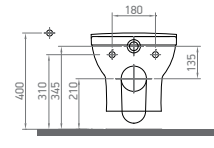

- 560 mm x 355 mm
- 24,9 kg (+-%5)
- 12 Pieces for pallet - Adet / Palet
- **5358** (Taharet Borulu / With Spout)