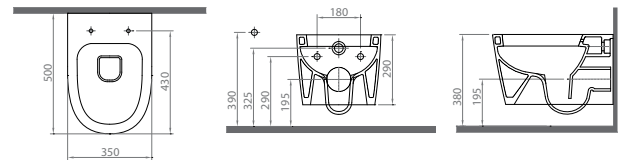

For coloured products minimum buying quantity from each code is 10 pieces.