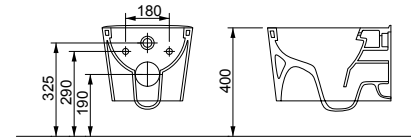

- 490 mm x 360 mm
- 24,3 kg (+ %5)
- 12 Pieces for pallet - Adet / Palet
- **5378** (Taharet Borulu / With Spout)