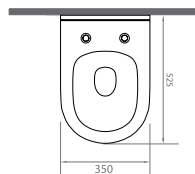

- 525 mm x 350 mm
- 25,9 kg (+/- %5)
- 12 Pieces for pallet - Adet / Palet
- **5668** (Taharet Borulu / With Spout)