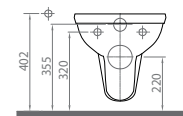

- 530 mm x 360 mm
- 18,1 kg (+-%5)
- 18 Pieces for pallet - Adet / Palet
- **5328** (Taharet Borulu / With Spout)