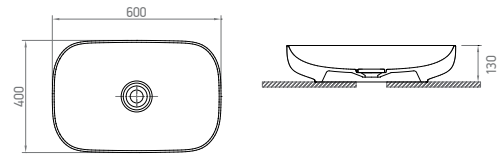

- 600 mm x 400 mm x 130 mm
- 0,031 m3
- 11,2 kg (+ %5)
- 32 Pieces for pallet - Adet / Palet

- **626061** Complete Gold
- **626062** Gold Sides With White Colour Inside
- **626063** Decorated Gold Sides With White Colour Inside
- **626071** Complete Silver
- **626072** Silver Sides With White Colour Inside

Gold - 626061