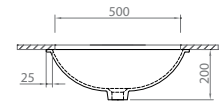

SINGLE PIECES

Under Conter Basins

4100

57 cm *Under Counter Washbsin / Tezgah Altı Lavabo*

- 570 mm x 440 mm x 200 mm
- 8,4 kg (+- %5)
- 12 Pieces for pallet - Adet / Palet

4101

50 cm *Under Counter Washbsin / Tezgah Altı Lavabo*