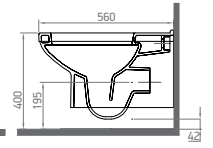

- 560 mm x 355 mm
- 24,9 kg (+-%5)
- 12 Pieces for pallet - Adet / Palet
- **5358** (Taharet Borulu / With Spout)