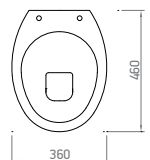

- 460 x 360 mm
- 15,9 kg (+ %5)
- 21 Pieces for pallet - Adet / Palet
- **4535** (Taharet Borulu / With Spout)