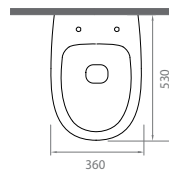

- 530 mm x 360 mm
- 18,1 kg (+-%5)
- 18 Pieces for pallet - Adet / Palet
- **5328** (Taharet Borulu / With Spout)