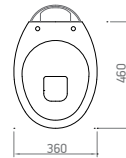

- 460 x 360 mm
- 17,1 kg (+ %5)
- 21 Pieces for pallet - Adet / Palet
- **4505** (Taharet Borulu / With Spout)