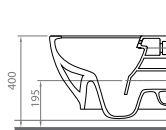

- 525 mm x 350 mm
- 25,9 kg (+/- %5)
- 12 Pieces for pallet - Adet / Palet
- **5668** (Taharet Borulu / With Spout)