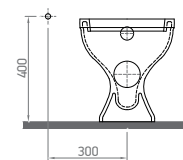

- 460 x 360 mm
- 15,9 kg (+ %5)
- 21 Pieces for pallet - Adet / Palet
- **4535** (Taharet Borulu / With Spout)