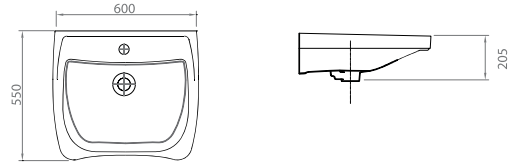

Disabled

5160 Disabled

60 cm Washbasin / Lavabo

- 600 x 550 x 205 mm
- 18 kg (+-%5)
- 20 Pieces for pallet - Adet / Palet

5630 + 5590 Disabled

S-Trap Closet / Alttan Çıkışlı Klozet

- 375 x 660 mm
- 21 kg (+-%5)
- 12 Pieces for pallet - Adet / Palet
- **5635** (Taharet Borulu / With Spout)
- **5590** Cistern / Rezervuar
- 290 x 280 x 165 mm
- 13 kg (+-%5)
- 24 Pieces for pallet - Adet / Palet

2710

Floor To Wall Holding Bar

2720

Gras Bars With Paper Holder

2721

Gras Bars Without Paper Holder

2730

Disabled Gras Bar 90cm

2731

Disabled Gras Bar 60cm