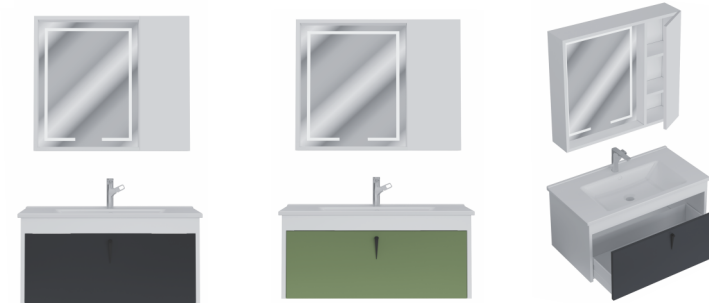

Ana Renk / Main Color

KROS 85-100

Ebatlar / Dimensions

Üst Dolap / Top Cabinet : 770x150x670 | 85
Alt Dolap / Main Cabinet : 850x450x420
Üst Dolap / Top Cabinet : 920x150x670 | 100
Alt Dolap / Main Cabinet : 1000x450x420