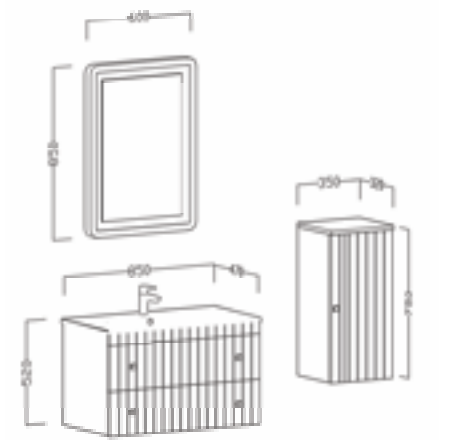

Ana Renk / Main Color