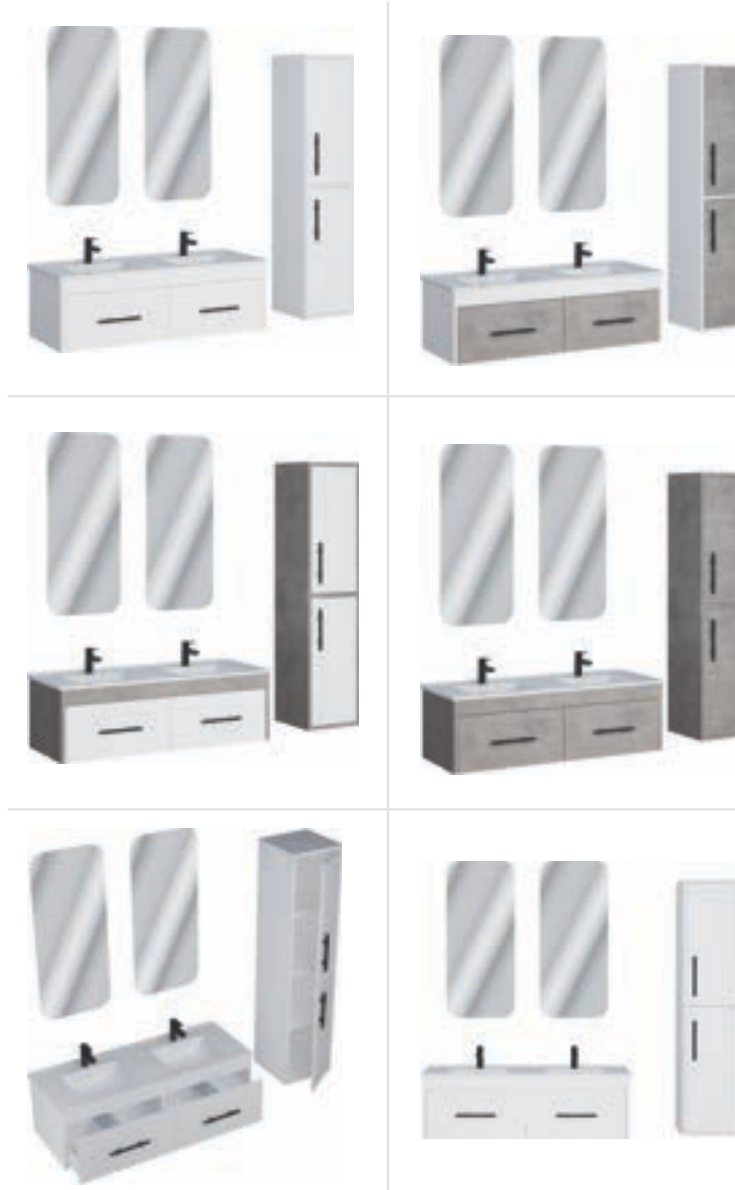

Assos

Doğal güzelliklerden ilham alan Assos, banyonuza sıcak bir dokunuş katarak sizi Ege'nin huzurlu kıyılarına götürür.