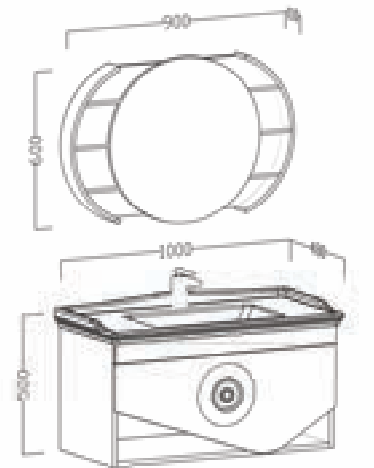

Ana Renk / Main Color