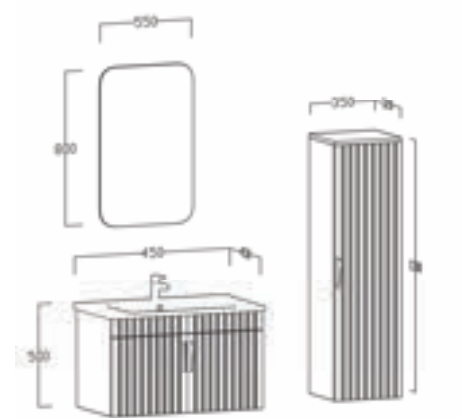

Ana Renk / Main Color