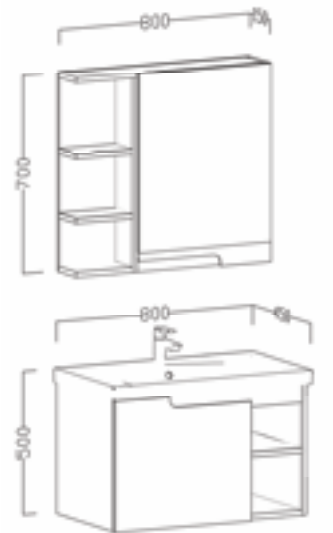

Ana Renk / Main Color

Yardımcı Renk / Auxiliary Color