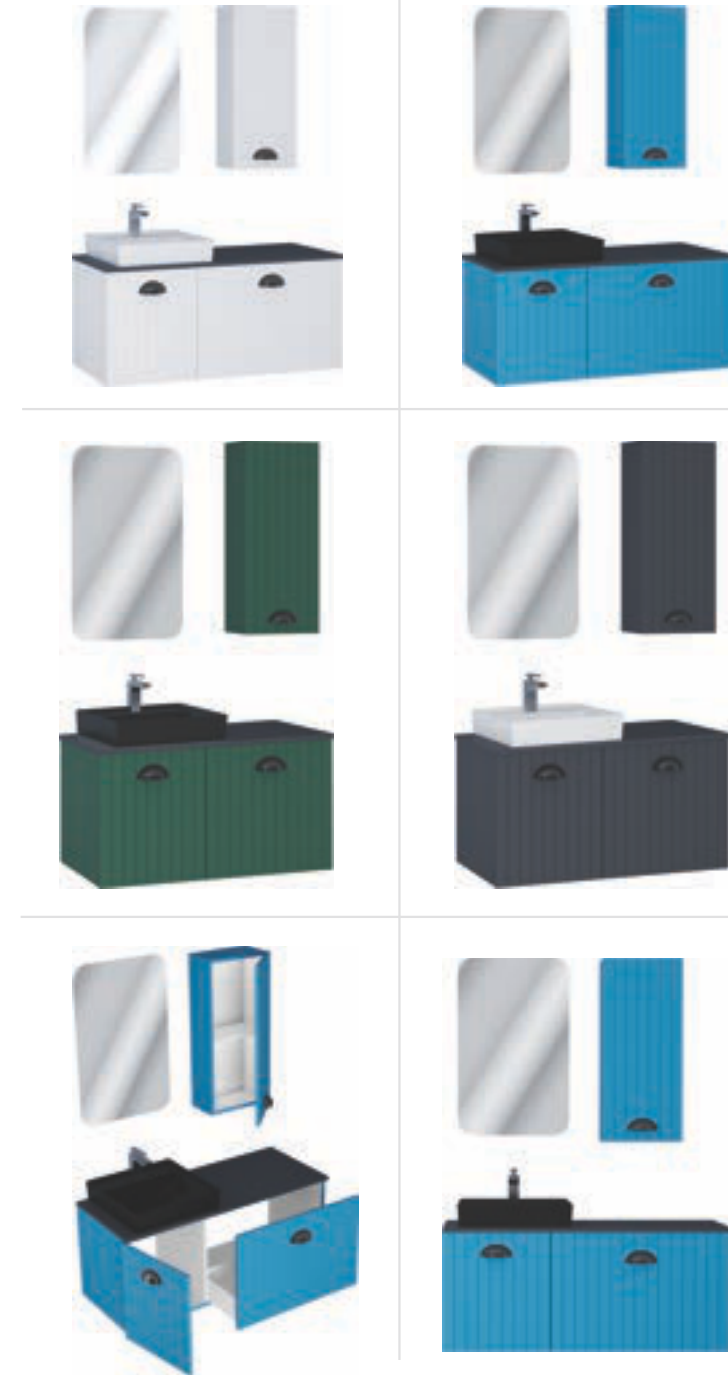

Serik

Doğu felsefesinden ilham alır. Minimalist ve huzur verici tasarımı, Zen anlayışını banyonuza taşır. Serik, sadelikten gelen estetiği sevenler için mükemmel bir tercih.