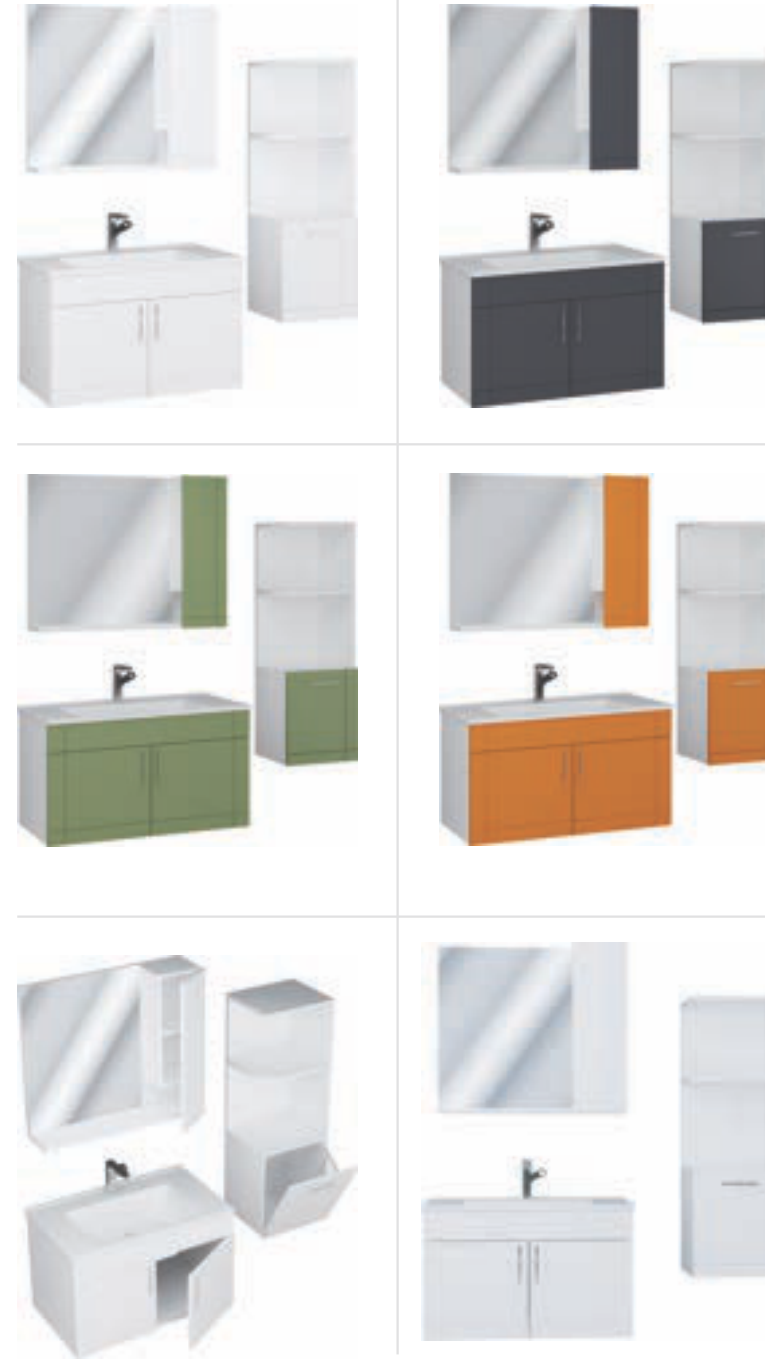

Koro

Tıpkı bir koro gibi uyumlu ve etkileyici bir hava katarken, fonksiyonelliğiyle de ihtiyaçlarınıza mükemmel cevap verir.