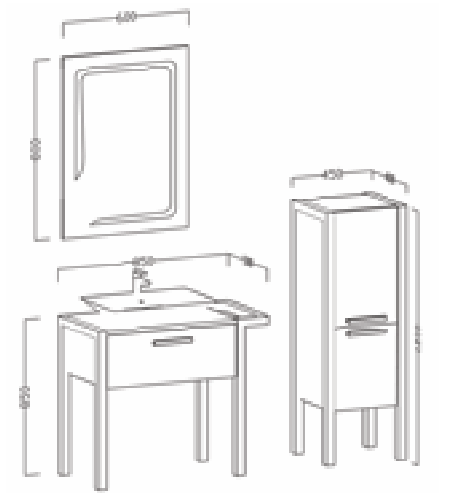

Lavabo Renk / Sink Color

Ana Renk / Main Color