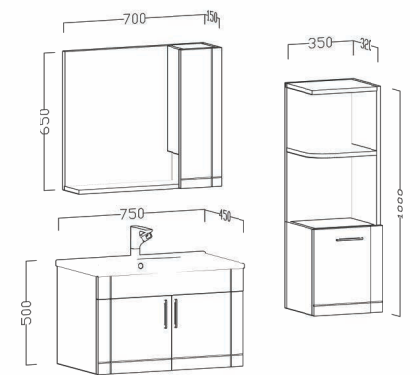

Ana Renk / Main Color

Yardımcı Renk / Auxiliary Color