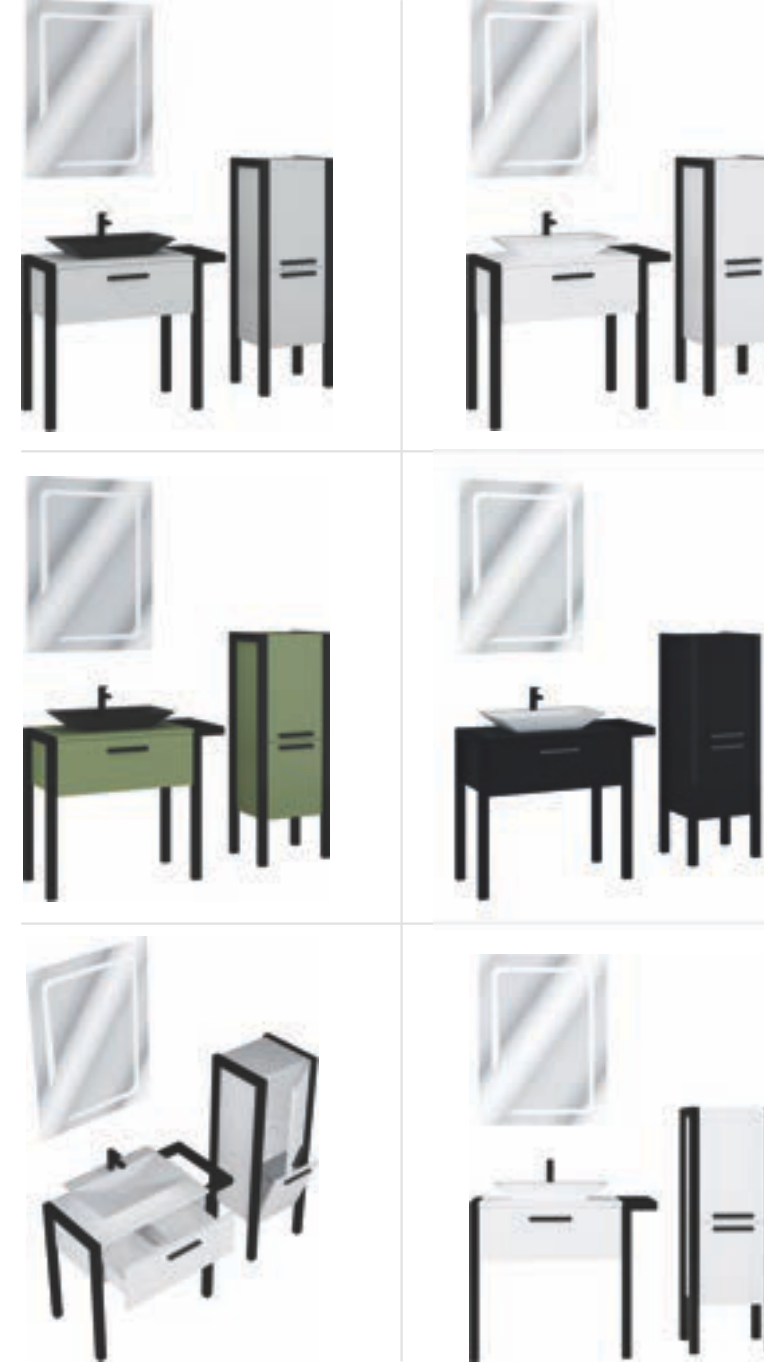

Sonat

Banyonuzda klasik bir melodi gibi akıp gider.
Zarif çizgileri ve sofistike tasarımıyla, her
anınıza zamansız bir şıklık katar.