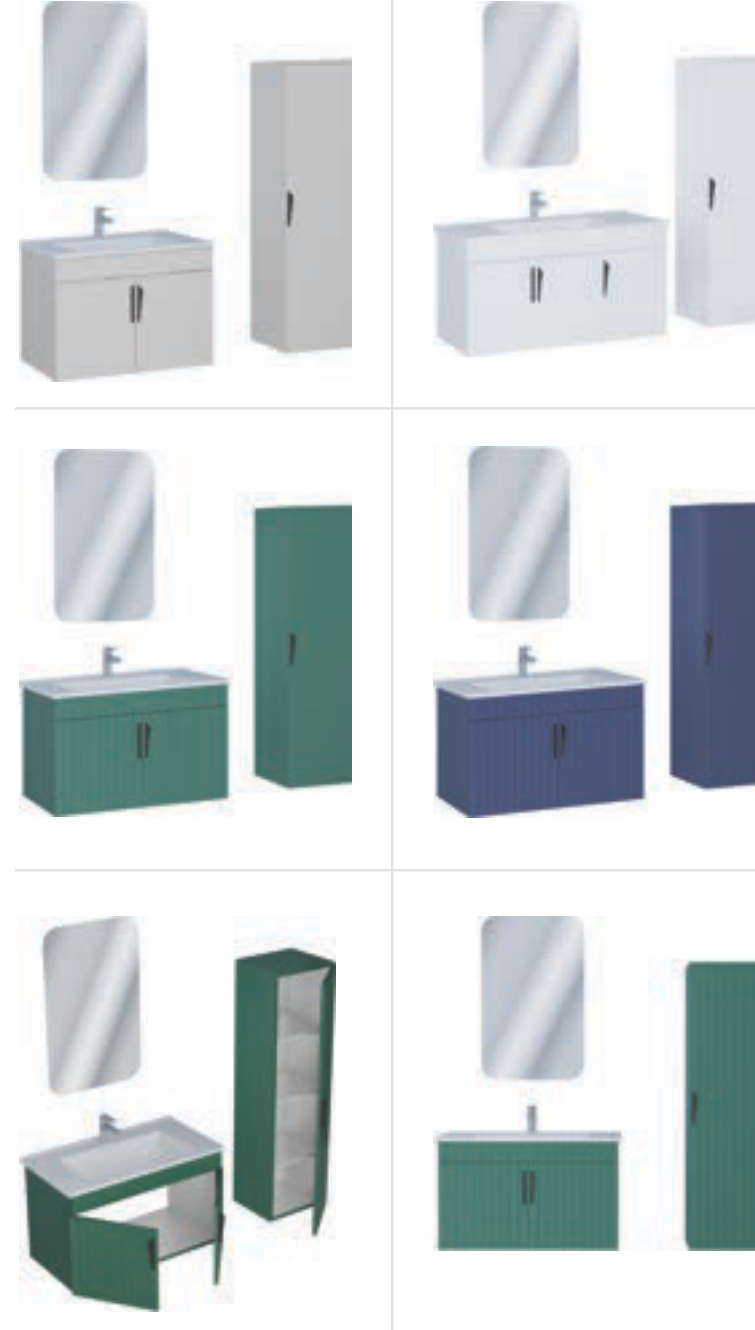

Eliza

Her banyoda lüksü havası estirir.
Eliza, kendinizi her gün özel
hissetmenizi sağlayacak bir dolaptır.