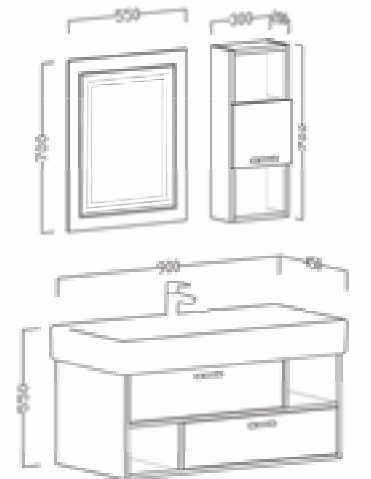

Ana Renk / Main Color

Yardımcı Renk / Auxiliary Color