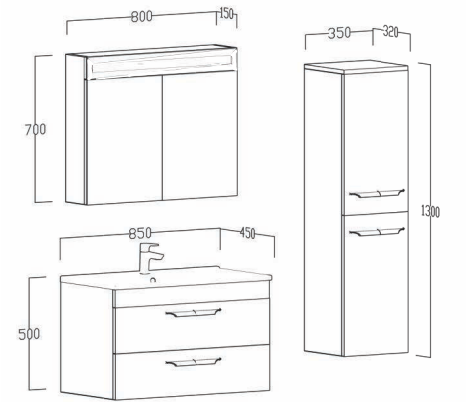

Ana Renk / Main Color