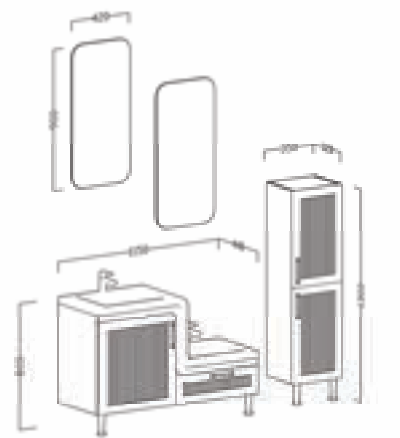

Ana Renk / Main Color

Yardımcı Renk / Secondary Color