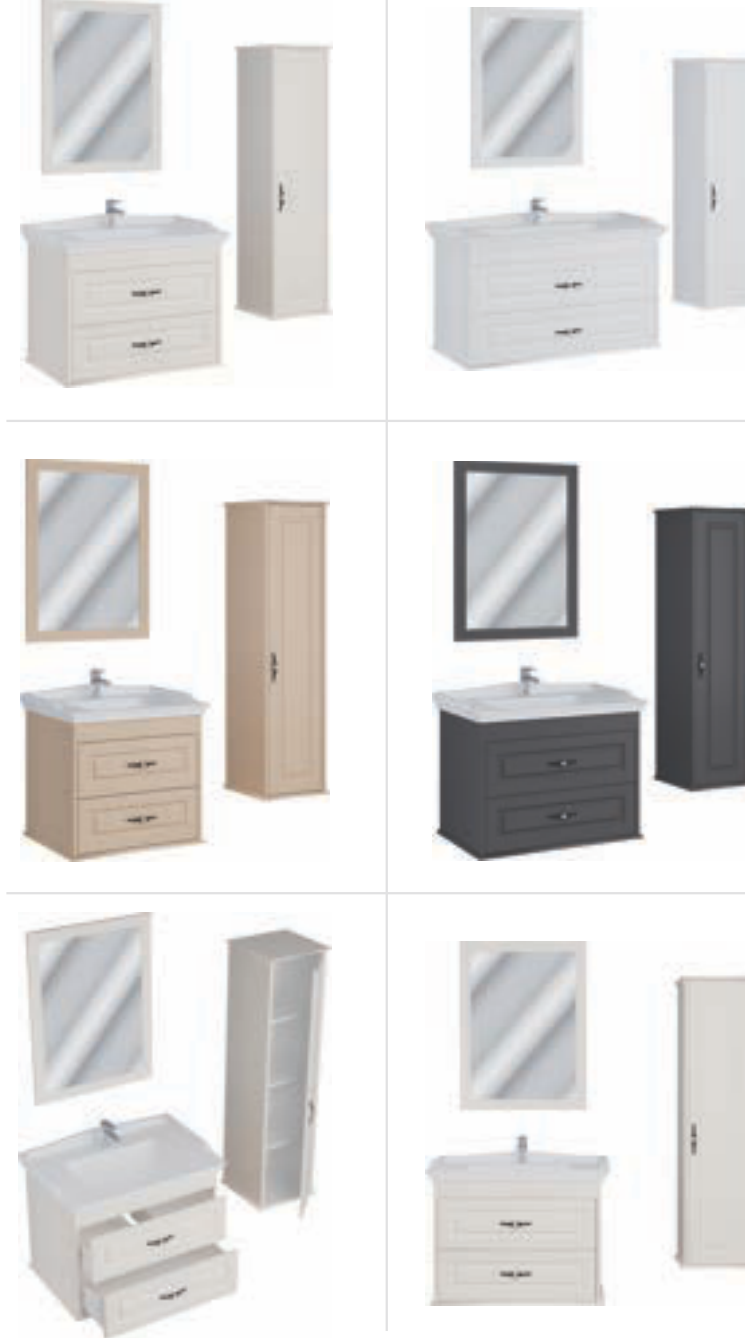

Ebatlar / Dimensions

100	Ayna / Mirror :	600x800
	Alt Dolap / Main Cabinet :	1000x480x550
80	Ayna / Mirror :	600x800
	Alt Dolap / Main Cabinet :	800x480x550
65	Ayna / Mirror :	600x800
	Alt Dolap / Main Cabinet :	650x480x550
Boy Dolap / Side Cabinet :		350x320x1300