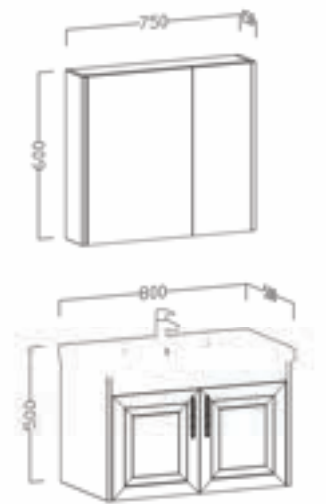

Ana Renk / Main Color

Yardımcı Renk / Auxiliary Color