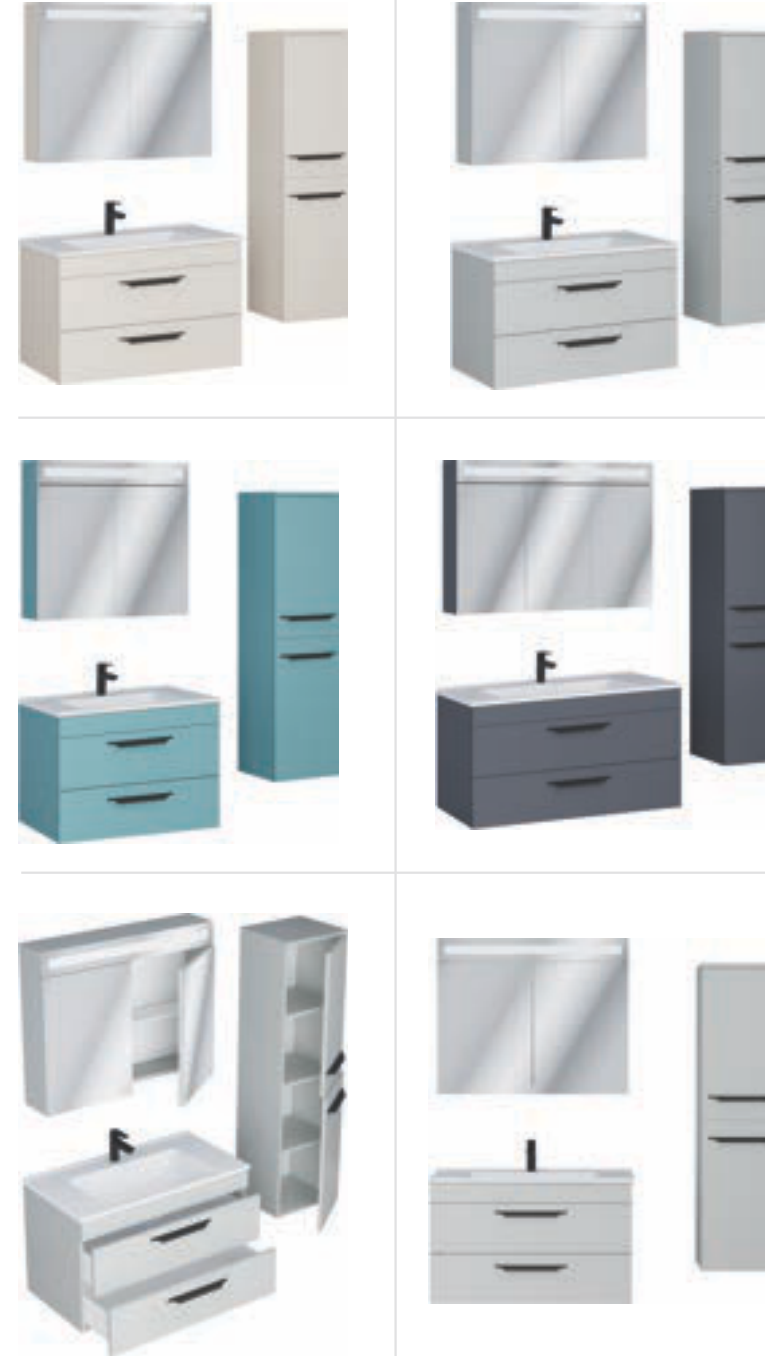

Sultan

Düz çizgileri ve minimalist yapısıyla göz yormayan, sade ama etkileyici bir dolap olarak öne çıkar. Sultan, detaylarda abartıya kaçmadan, şıklığı ve zarafeti arayanlar için mükemmel bir tercih sunar.