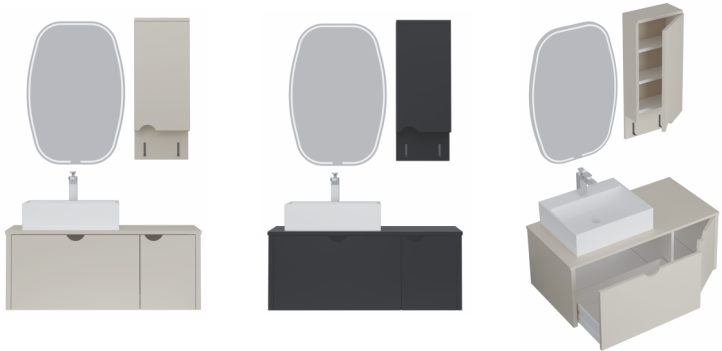

Ana Renk / Main Color

EGE 90

Ebatlar / Dimensions

Ayna / Mirror : 450x900 | 90
Etajer / Whatnot : 300x100
Alt Dolap / Main Cabinet : 900x480x500

Ana Renk / Main Color

TİOS 100

Ebatlar / Dimensions

Üst Dolap / Top Cabinet : 300x150x800 | 100
Ayna / Mirror : 600x800
Alt Dolap / Main Cabinet : 1000x500x500