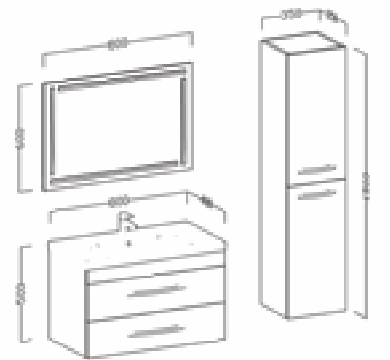

Ana Renk / Main Color