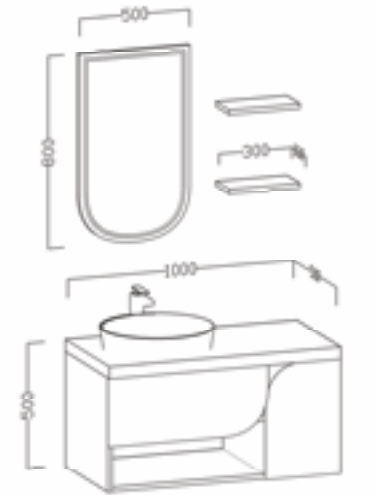

Ana Renk / Main Color