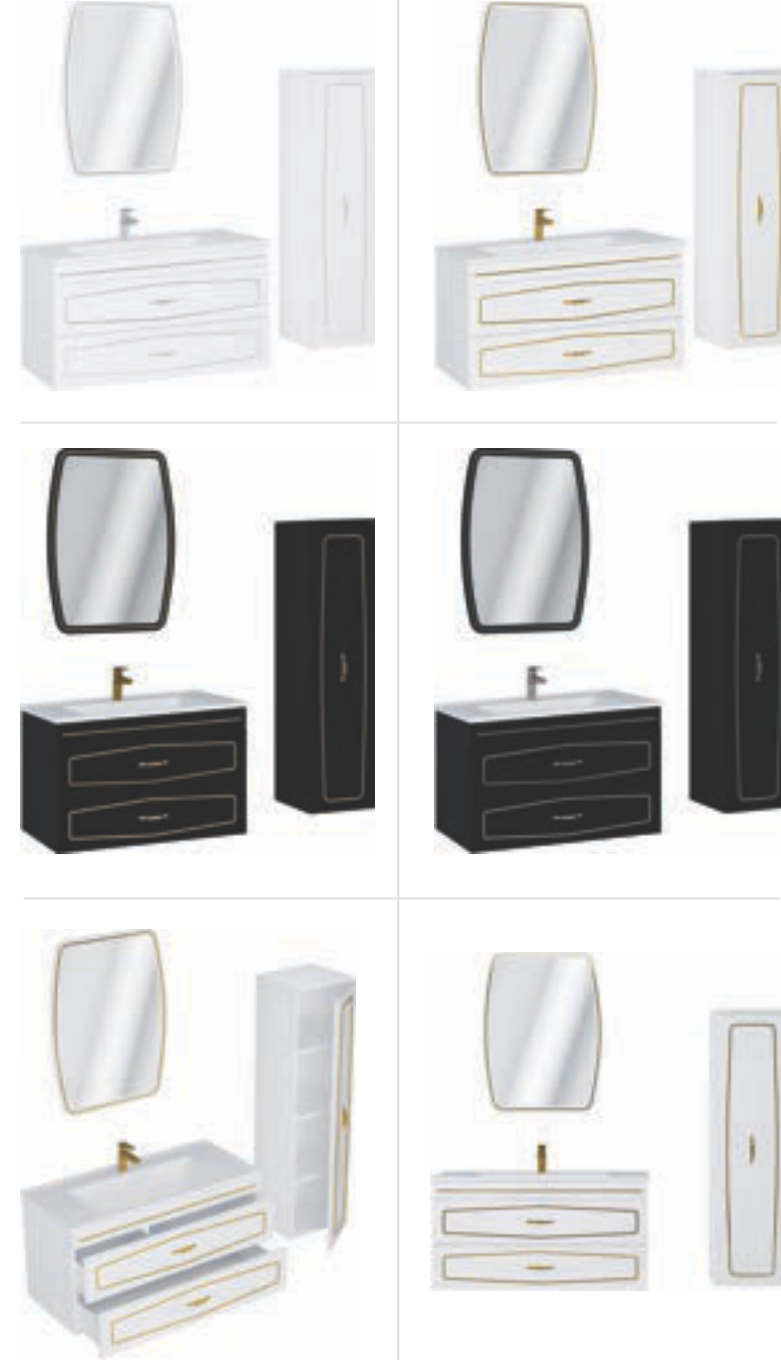

Piano

Müziğin zarafetini banyonuza taşıyır. Siyah ve beyazın mükemmel uyumu ile tasarlanmış bu dolap, klasik bir piyanodan ilham alır. Piano, sadeliği ve şıklığı bir arada sunar.