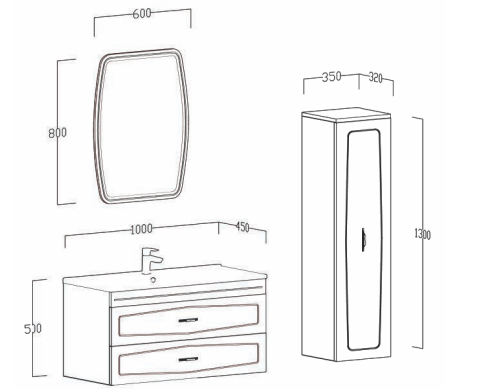

Ana Renk / Main Color

Yardımcı Renk / Auxiliary Color