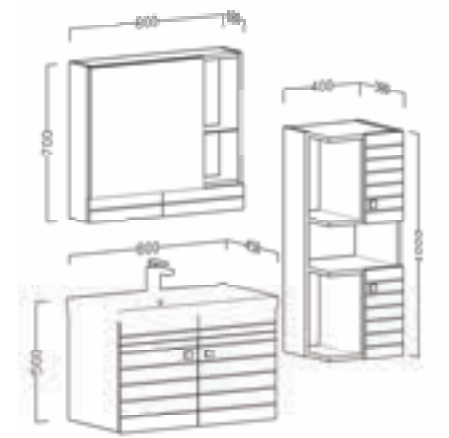

Ana Renk / Main Color

Yardımcı Renk / Secondary Color