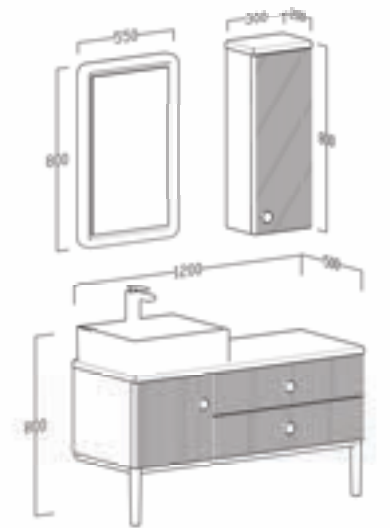

Ana Renk / Main Color