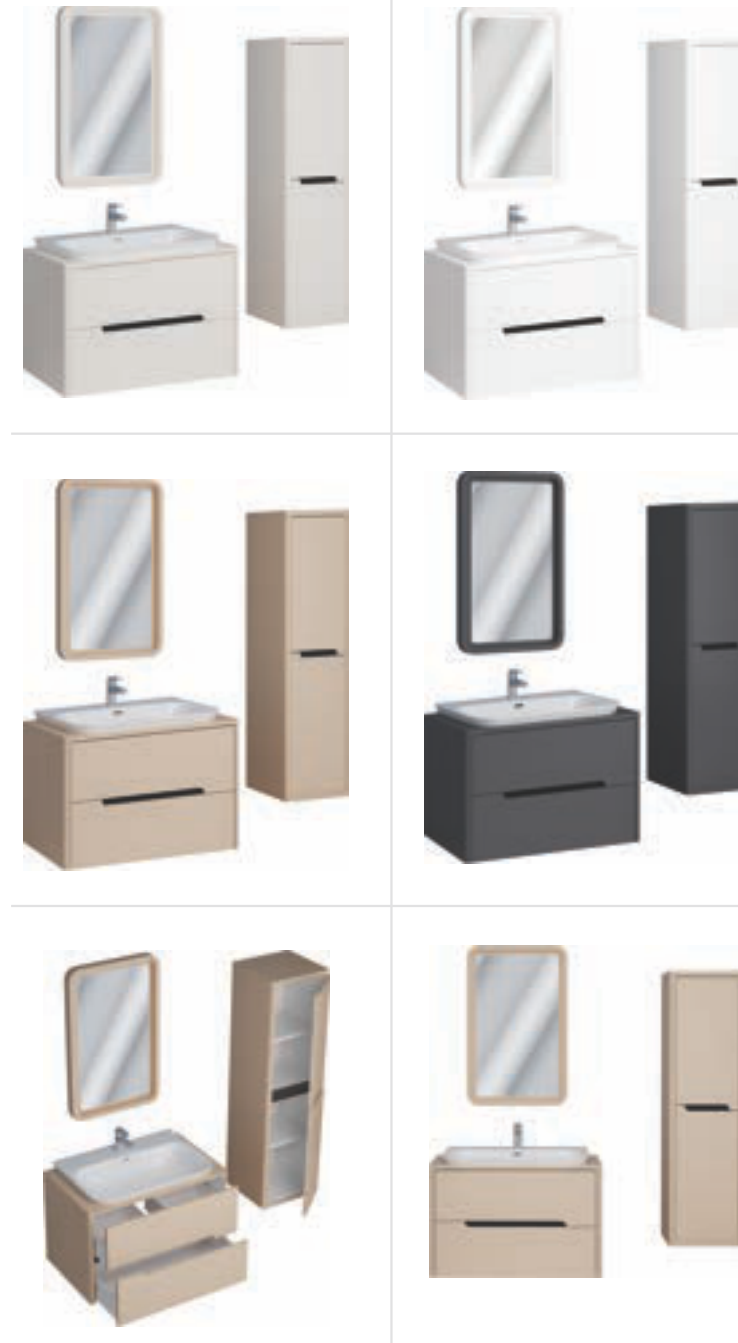

Arlin

Arlin, modern çizgiler ve zarif dokunuşlarla minimalizmin en şık halini banyonuza getiriyor. Arlin'in membran kaplaması, her detayıyla şıklığı ve işlevselliği buluşturuyor.