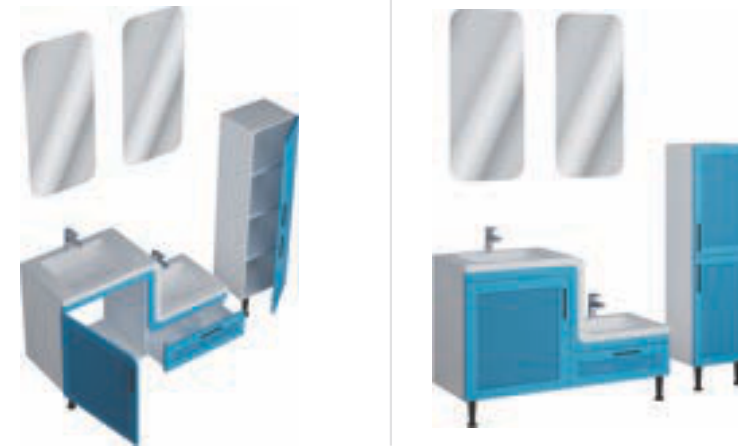

Lotus

Sade lake kapakları ve yumuşak hatlarıyla, banyonuzda huzurlu ve dingin bir atmosfer yaratır. Lotus, her detayıyla saflığı ve zarafeti yansıtır. Banyonuzda minimalist bir şıklık arayanlar için mükemmel bir seçenektir.