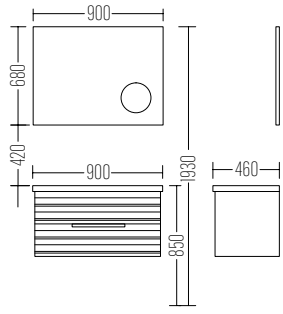

Exclusive Serie
LEGENDS 90

Liste Fiyatı
LIST PRICE
57.500 ₺