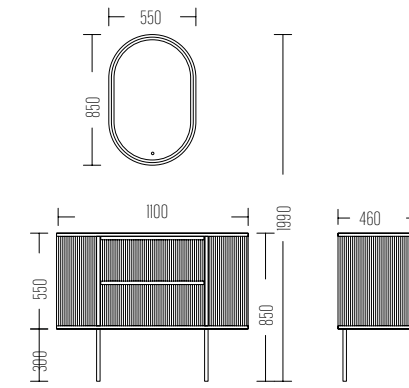

Exclusive Serie
CAPRICE 110

Liste Fiyatı
LIST PRICE
72.000 ₺

AVANTAJLAR / FEATURES

Led Ayna
Mermer Tezgah
Lake Boya

Led Mirror
Marble Countertop
Lacquer Paint

	H	W	D
Dolap / Wash basin	84	110	46
Ayna / Mirror	75	50	5