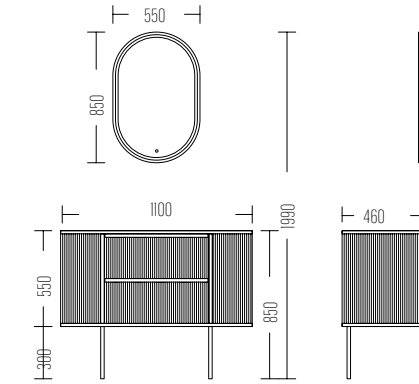

Exclusive Serie
CAPRICE 110

Liste Fiyatı
LIST PRICE
72.000 ₺

AVANTAJLAR / FEATURES

Led Ayna
Mermer Tezgah
Lake Boya

Led Mirror
Marble Countertop
Lacquer Paint

	H	W	D
Dolap / Wash basin	85	110	46
Ayna / Mirror	85	55	4