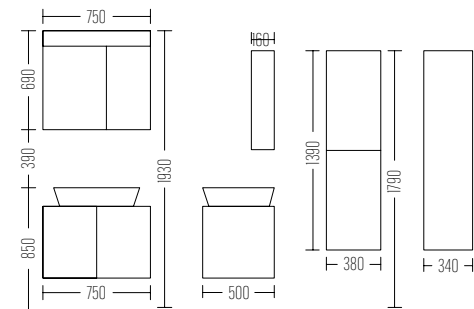

Ayna
Rölyef Desen-
Melamin

Mirror
Relief Patern-
Melamine

Dolap / Wash basin

Ayna / Mirror

Boy Dolap /
Side Cabinet

	H	W	D
Dolap / Wash basin	60	75	51
Ayna / Mirror	70	90	16
Boy Dolap / Side Cabinet	139	38	32