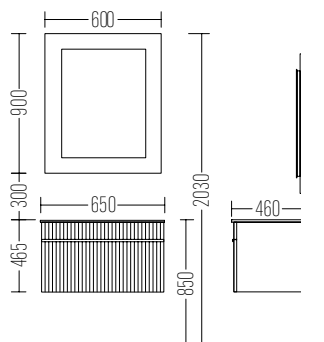

AVANTAJLAR / FEATURES

	H	W	D	
Ayna Rölyef Desen- Lake Boya	Mirror Relief Patern- Lacquer Paint	90	60	3
Dolap / Wash basin	47	65	46	
Ayna / Mirror	90	60	3